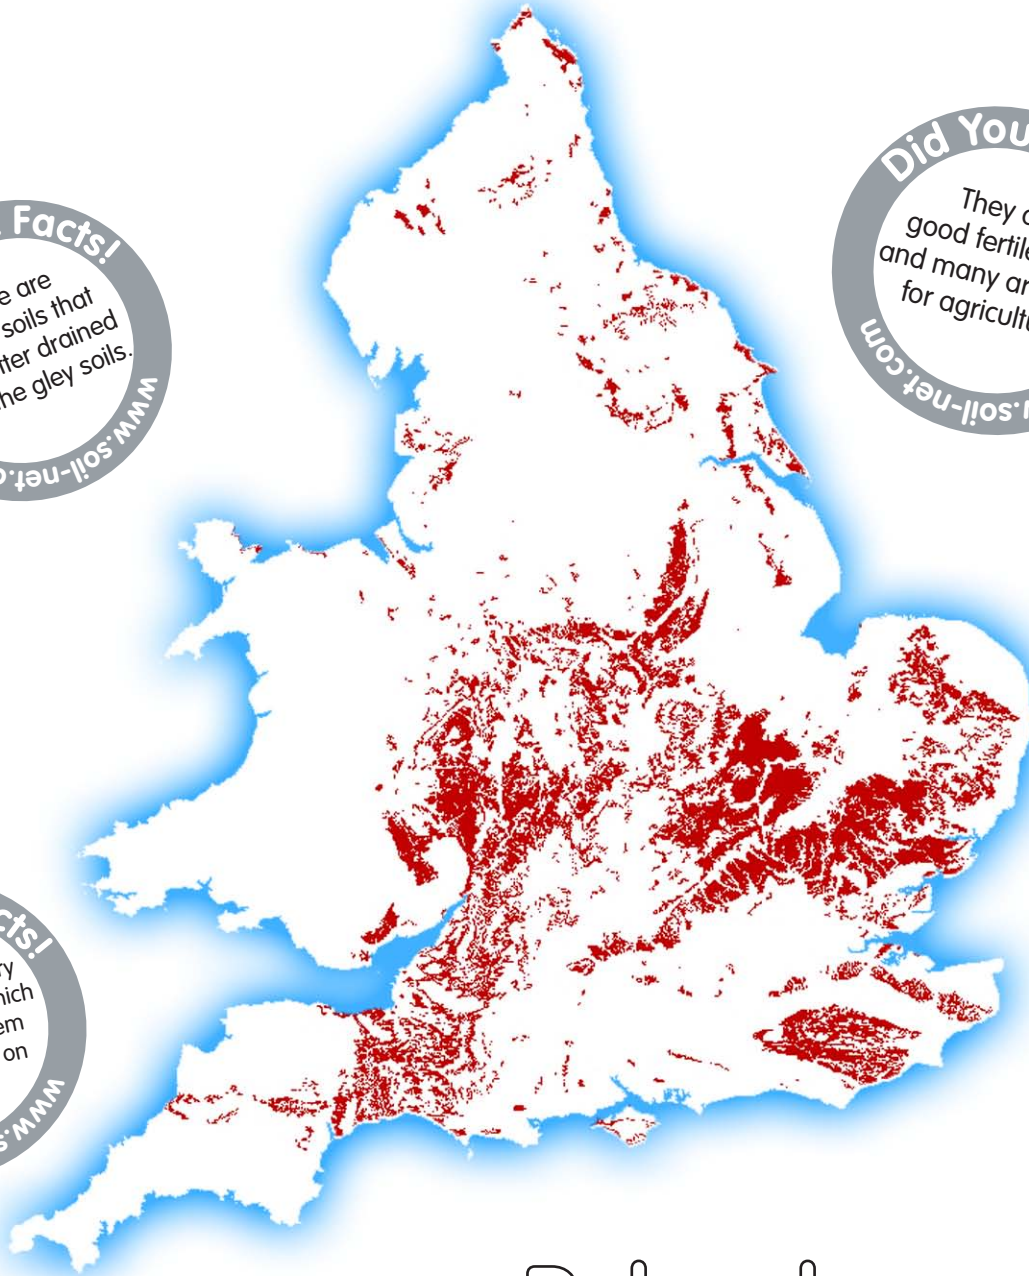

Soils of England and Wales

Fantastic Facts!
These are clayey soils that are better drained than the gley soils.
www.soil-net.com

Did You Know?
They are good fertile soils and many are used for agriculture.
www.soil-net.com

Fantastic Facts!
They crack deeply as they dry out in summer which can be a problem when building on them.
www.soil-net.com

Pelosols